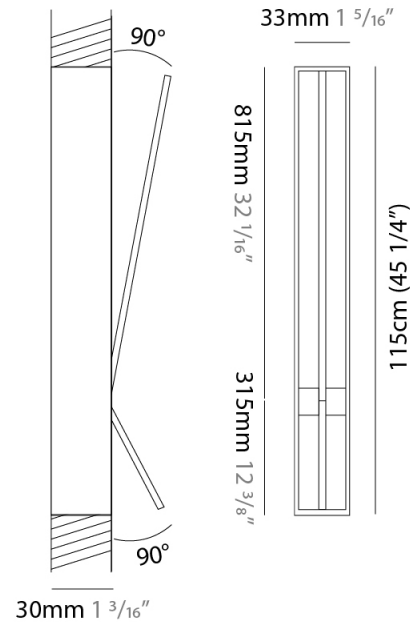

GENERAL

Series: Spillo
 Subseries: Spillo 2 Rod
 Brand: Icone
 Division: Design
 Mounting Type: Recessed
 Mounting Location: Wall
 Subcategory: Ambient

PHYSICAL

Shape: Rectangle
 Width (mm): 33
 Width (in): 1 ⁵/₁₆
 Height (mm): 750
 Height (in): 29 ¹/₂
 Min. Recessing Depth (mm): 30
 Min. Recessing Depth (in): 1 ³/₁₆
 Light Distribution: Adjustable
[Fixture Finish: WHI / BLK / CHR / BGD](#)
 Fixture Material: Brass

GENERAL

Series: Spillo
 Subseries: Spillo 2 Rod
 Brand: Icone
 Division: Design
 Mounting Type: Recessed
 Mounting Location: Wall
 Subcategory: Ambient

PHYSICAL

Shape: Rectangle
 Width (mm): 33
 Width (in): 1 ⁵/₁₆
 Height (mm): 1150
 Height (in): 45 ¹/₄
 Min. Recessing Depth (mm): 30
 Min. Recessing Depth (in): 1 ³/₁₆
 Light Distribution: Adjustable
 Fixture Finish: WHI / BLK / CHR / BGD
 Fixture Material: Brass

LED

Color Temperature (°K): 2700 / 3000
 Nominal Lumen (lm): 1210
 CRI: >90 CRI
 Lamp Life (hrs): 50000

OPTICAL

Adjustability: Tilt 90°

RATINGS AND CERTIFICATIONS

Certified By: Certified for North American Standards
 IP rating: IP20

GENERAL

Series: Spillo
 Subseries: Spillo 2 Rod
 Brand: Icone
 Division: Design
 Mounting Type: Recessed
 Mounting Location: Ceiling
 Subcategory: Ambient

PHYSICAL

Shape: Rectangle
 Length (mm): 50
 Length (in): 1 ¹⁵/₁₆
 Width (mm): 600
 Width (in): 23 ⁵/₆
 Height (mm): 400
 Height (in): 15 ³/₄
 Light Distribution: Adjustable
 Fixture Finish: WHI / BLK / CHR / BGD
 Fixture Material: Brass