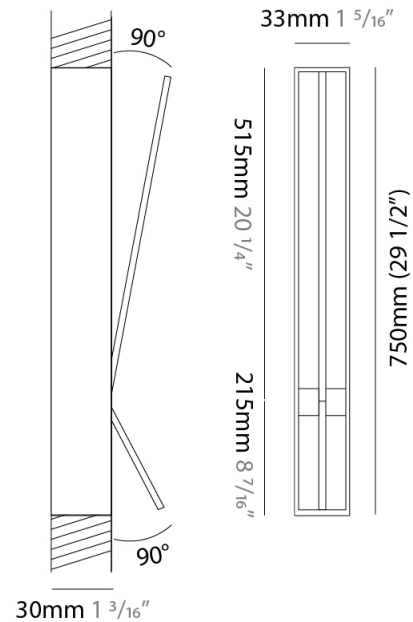

GENERAL

Series: Spillo
 Subseries: Spillo 2 Rod
 Brand: Icone
 Division: Design
 Mounting Type: Recessed
 Mounting Location: Wall
 Subcategory: Ambient

PHYSICAL

Shape: Rectangle
 Width (mm): 33
 Width (in): 1 ⁵/₁₆
 Height (mm): 750
 Height (in): 29 ¹/₂
 Min. Recessing Depth (mm): 30
 Min. Recessing Depth (in): 1 ³/₁₆
 Light Distribution: Adjustable
[Fixture Finish: WHI / BLK / CHR / BGD](#)
 Fixture Material: Brass

LED

[Color Temperature \(°K\): 2700 / 3000](#)
 Nominal Lumen (lm): 770
 CRI: >90 CRI
 Lamp Life (hrs): 50000

OPTICAL

Adjustability: Tilt 90°

RATINGS AND CERTIFICATIONS

Certified By: Certified for North American Standards
 IP rating: IP20

GENERAL

Series: Spillo
 Subseries: Spillo 2 Rod
 Brand: Icone
 Division: Design
 Mounting Type: Recessed
 Mounting Location: Wall
 Subcategory: Ambient

PHYSICAL

Shape: Rectangle
 Width (mm): 33
 Width (in): 1 ⁵/₁₆
 Height (mm): 1150
 Height (in): 45 ¹/₄
 Min. Recessing Depth (mm): 30
 Min. Recessing Depth (in): 1 ³/₁₆
 Light Distribution: Adjustable
 Fixture Finish: WHI / BLK / CHR / BGD
 Fixture Material: Brass

GENERAL

Series: Spillo
 Subseries: Spillo 2 Rod
 Brand: Icone
 Division: Design
 Mounting Type: Recessed
 Mounting Location: Ceiling
 Subcategory: Ambient

PHYSICAL

Shape: Rectangle
 Length (mm): 50
 Length (in): 1 ¹⁵/₁₆
 Width (mm): 600
 Width (in): 23 ⁵/₆
 Height (mm): 400
 Height (in): 15 ³/₄
 Light Distribution: Adjustable
 Fixture Finish: WHI / BLK / CHR / BGD
 Fixture Material: Brass