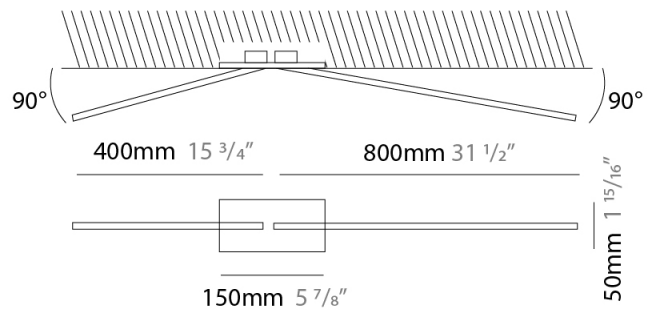

GENERAL

Series: Spillo
 Subseries: Spillo 2 Rod
 Brand: Icone
 Division: Design
 Mounting Type: Recessed
 Mounting Location: Wall
 Subcategory: Ambient

PHYSICAL

Shape: Rectangle
 Width (mm): 33
 Width (in): 1 ⁵/₁₆
 Height (mm): 750
 Height (in): 29 ¹/₂
 Min. Recessing Depth (mm): 30
 Min. Recessing Depth (in): 1 ³/₁₆
 Light Distribution: Adjustable
[Fixture Finish: WHI / BLK / CHR / BGD](#)
 Fixture Material: Brass

GENERAL

Series: Spillo
 Subseries: Spillo 2 Rod
 Brand: Icone
 Division: Design
 Mounting Type: Recessed
 Mounting Location: Ceiling
 Subcategory: Ambient

PHYSICAL

Shape: Rectangle
 Length (mm): 50
 Length (in): 1 ¹⁵/₁₆
 Width (mm): 1200
 Width (in): 47 ¹/₄
 Height (mm): 800
 Height (in): 31 ¹/₂
 Light Distribution: Adjustable
 Fixture Finish: WHI / BLK / CHR / BGD
 Fixture Material: Brass

LED

Color Temperature (°K): 2700 / 3000
 Nominal Lumen (lm): 1320
 CRI: >90 CRI
 Lamp Life (hrs): 50000

OPTICAL

Adjustability: Tilt 90°

RATINGS AND CERTIFICATIONS

Certified By: Certified for North American Standards
 IP rating: IP20