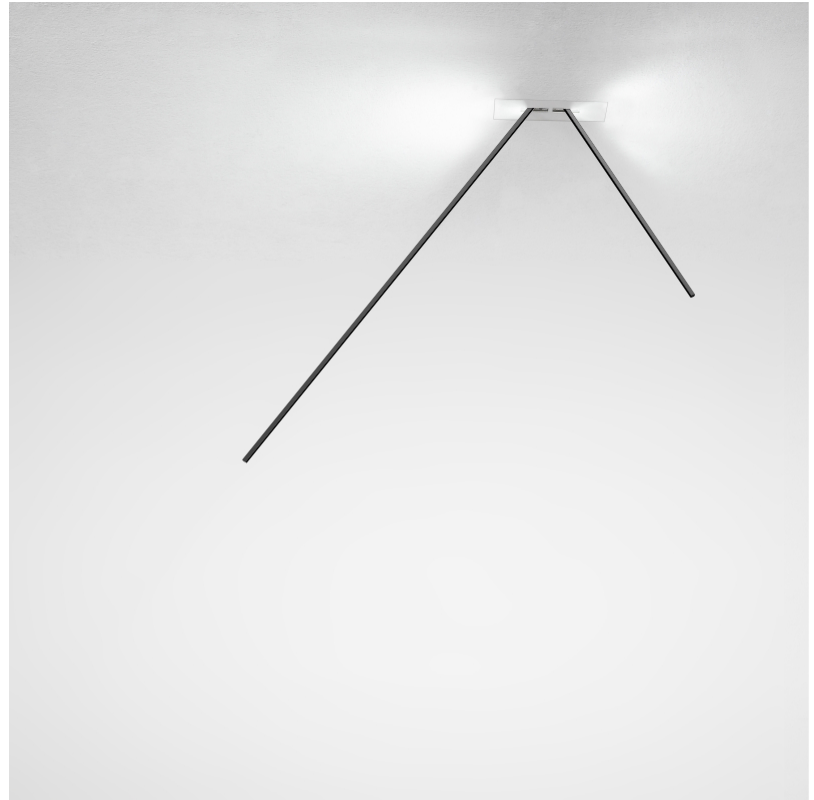

PROJECT	_____
TYPE	_____
SPECIFIER	_____
QUANTITY	_____
DATE	_____

SPILLO 2 ROD RECESSED

D46030- _____ - _____
base number   Color   Finish
                         Temperature   Options

1. To build a product code in our configurator select the specify button on the base model # product page
2. To build a manual product code on this datasheet choose from the options listed below in blue font and add the suffix to the base model #

GENERAL

Series: Spillo
Subseries: Spillo 2 Rod
Brand: Icone
Division: Design
Mounting Type: Recessed
Mounting Location: Ceiling
Subcategory: Ambient

PHYSICAL

Shape: Rectangle
Length (mm): 50
Length (in): 1 ¹⁵/₁₆
Width (mm): 900
Width (in): 35 ⁷/₁₆
Height (mm): 600
Height (in): 23 ⁵/₈
Light Distribution: Adjustable
Fixture Finish: WHI / BLK / CHR / BGD
Fixture Material: Brass

ELECTRICAL

Lamp Type: LED
Total Output Wattage (W): 11.88
Dimming: 0-10V Dimming
Driver Included: No
Driver Location: Remote
Driver Type: Constant Voltage - 120Vac
Driver Class: Class 2
Input Voltage (V): 120
Output Voltage (V): 12
Upon Request: (Not included, see components) 0-10Vdc dimming / 277Vac

LED

Color Temperature (°K): 2700 / 3000
Nominal Lumen (lm): 990
CRI: >90 CRI
Lamp Life (hrs): 50000

OPTICAL

Adjustability: Tilt 90°

RATINGS AND CERTIFICATIONS

Certified By: Certified for North American Standards
IP rating: IP20