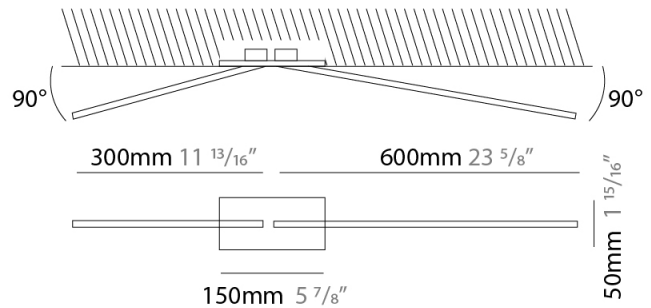

GENERAL

Series: Spillo
 Subseries: Spillo 2 Rod
 Brand: Icone
 Division: Design
 Mounting Type: Recessed
 Mounting Location: Wall
 Subcategory: Ambient

PHYSICAL

Shape: Rectangle
 Width (mm): 33
 Width (in): 1 ⁵/₁₆
 Height (mm): 750
 Height (in): 29 ¹/₂
 Min. Recessing Depth (mm): 30
 Min. Recessing Depth (in): 1 ³/₁₆
 Light Distribution: Adjustable
[Fixture Finish: WHI / BLK / CHR / BGD](#)
 Fixture Material: Brass

GENERAL

Series: Spillo
 Subseries: Spillo 2 Rod
 Brand: Icone
 Division: Design
 Mounting Type: Recessed
 Mounting Location: Ceiling
 Subcategory: Ambient

PHYSICAL

Shape: Rectangle
 Length (mm): 50
 Length (in): 1 ¹⁵/₁₆
 Width (mm): 900
 Width (in): 35 ⁷/₁₆
 Height (mm): 600
 Height (in): 23 ⁵/₈
 Light Distribution: Adjustable
 Fixture Finish: WHI / BLK / CHR / BGD
 Fixture Material: Brass

LED

Color Temperature (°K): 2700 / 3000
 Nominal Lumen (lm): 990
 CRI: >90 CRI
 Lamp Life (hrs): 50000

OPTICAL

Adjustability: Tilt 90°

RATINGS AND CERTIFICATIONS

Certified By: Certified for North American Standards
 IP rating: IP20