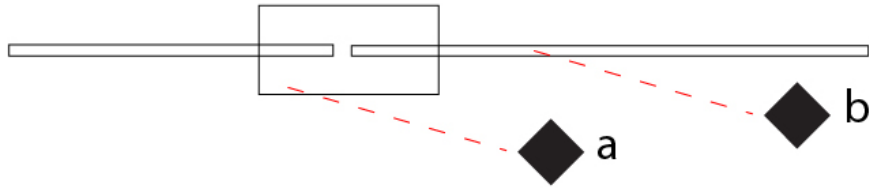

SPILO 2 ROD RECESSED

D46030-

PROJECT	_____
TYPE	_____
SPECIFIER	_____
QUANTITY	_____
DATE	_____

D