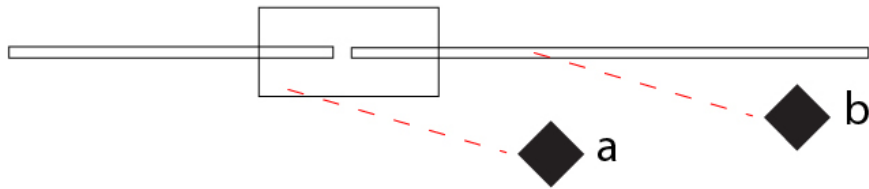

SPILO 2 ROD RECESSED

D46029-

PROJECT	_____
TYPE	_____
SPECIFIER	_____
QUANTITY	_____
DATE	_____

D