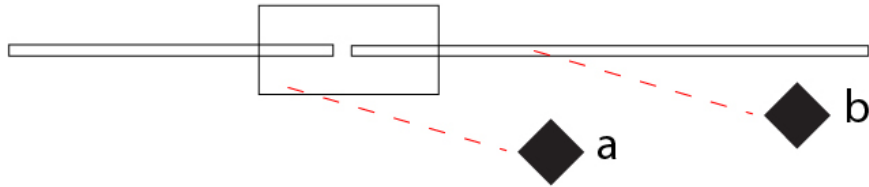

SPILO 2 ROD RECESSED

D46031-

PROJECT	_____
TYPE	_____
SPECIFIER	_____
QUANTITY	_____
DATE	_____

D