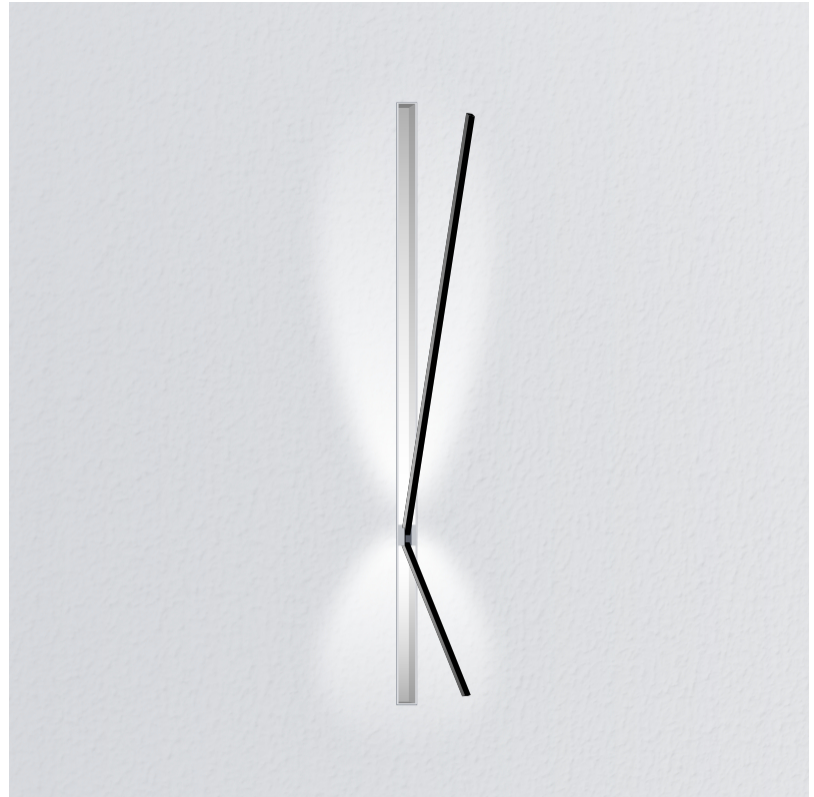

PROJECT	_____
TYPE	_____
SPECIFIER	_____
QUANTITY	_____
DATE	_____

SPILLO 2 ROD RECESSED

D46027- _____ - _____

base number   Color   Finish
Temperature   Options

1. To build a product code in our configurator select the specify button on the base model # product page
2. To build a manual product code on this datasheet choose from the options listed below in blue font and add the suffix to the base model #

GENERAL

Series: Spillo
Subseries: Spillo 2 Rod
Brand: Icone
Division: Design
Mounting Type: Recessed
Mounting Location: Wall
Subcategory: Ambient

PHYSICAL

Shape: Rectangle
Width (mm): 33
Width (in): 1 ⁵/₁₆
Height (mm): 1150
Height (in): 45 ¹/₄
Min. Recessing Depth (mm): 30
Min. Recessing Depth (in): 1 ³/₁₆
Light Distribution: Adjustable
Fixture Finish: WHI / BLK / CHR / BGD
Fixture Material: Brass

ELECTRICAL

Lamp Type: LED
Total Output Wattage (W): 14.52
Dimming: 0-10V Dimming
Driver Included: No
Driver Location: Remote
Driver Type: Constant Voltage - 120Vac
Driver Class: Class 2
Input Voltage (V): 120 - 277
Output Voltage (V): 12
Upon Request: (Not included, see components) 0-10Vdc dimming / 277Vac

LED

Color Temperature (°K): 2700 / 3000
Nominal Lumen (lm): 1210
CRI: >90 CRI
Lamp Life (hrs): 50000

OPTICAL

Adjustability: Tilt 90°

RATINGS AND CERTIFICATIONS

Certified By: Certified for North American Standards
IP rating: IP20