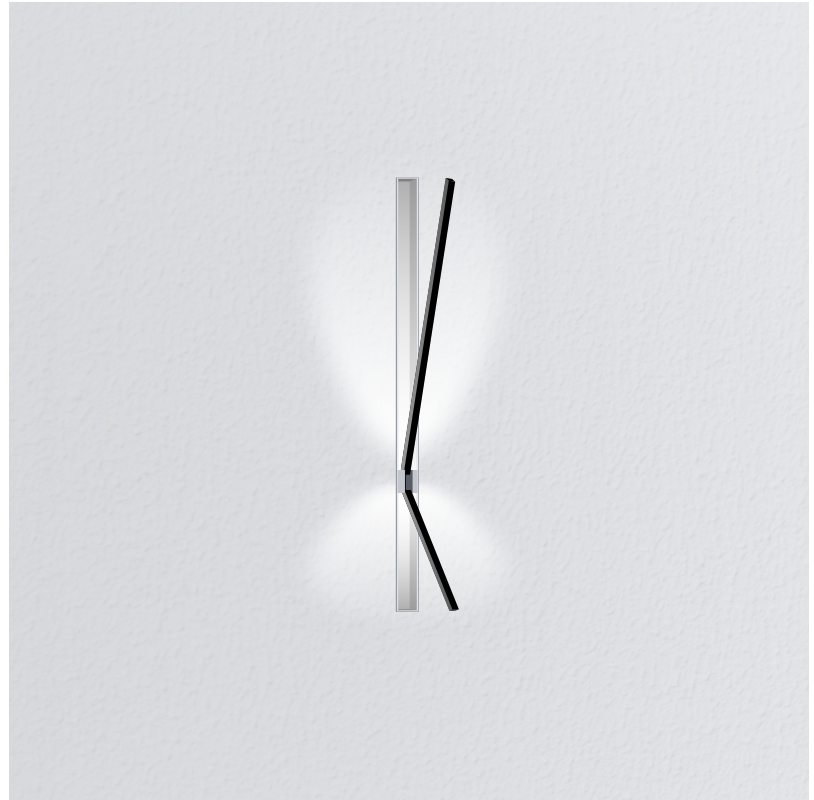

GENERAL

Series: Spillo
 Subseries: Spillo 2 Rod
 Brand: Icone
 Division: Design
 Mounting Type: Recessed
 Mounting Location: Wall
 Subcategory: Ambient

PHYSICAL

Shape: Rectangle
 Width (mm): 33
 Width (in): 1 ⁵/₁₆
 Height (mm): 750
 Height (in): 29 ¹/₂
 Min. Recessing Depth (mm): 30
 Min. Recessing Depth (in): 1 ³/₁₆
 Light Distribution: Adjustable
[Fixture Finish: WHI / BLK / CHR / BGD](#)
 Fixture Material: Brass

LED

[Color Temperature \(°K\): 2700 / 3000](#)
 Nominal Lumen (lm): 770
 CRI: >90 CRI
 Lamp Life (hrs): 50000

OPTICAL

Adjustability: Tilt 90°

RATINGS AND CERTIFICATIONS

Certified By: Certified for North American Standards
 IP rating: IP20

GENERAL

Series: Spillo
 Subseries: Spillo 2 Rod
 Brand: Icone
 Division: Design
 Mounting Type: Recessed
 Mounting Location: Wall
 Subcategory: Ambient

PHYSICAL

Shape: Rectangle
 Width (mm): 33
 Width (in): 1 ⁵/₁₆
 Height (mm): 1150
 Height (in): 45 ¹/₄
 Min. Recessing Depth (mm): 30
 Min. Recessing Depth (in): 1 ³/₁₆
 Light Distribution: Adjustable
 Fixture Finish: WHI / BLK / CHR / BGD
 Fixture Material: Brass